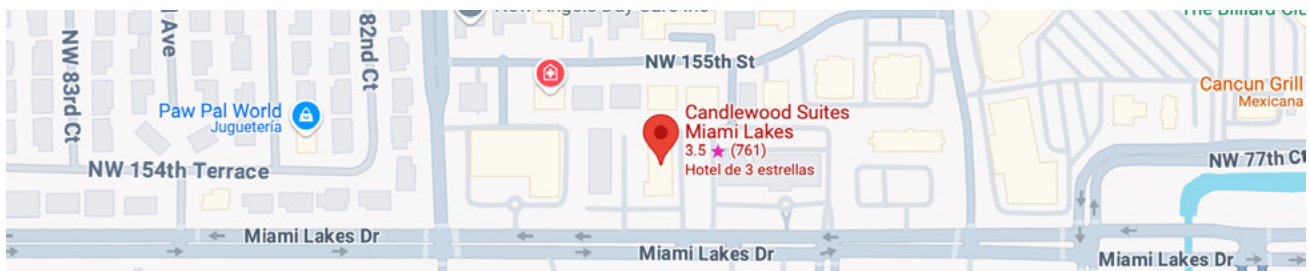

### Sub-Headquarters Hotel: Sonesta Select Miami Lakes

15700 NW 77th Ct, Miami Lakes, FL 33016 [Click [HERE](#) to Google Maps]

### Sub-Headquarters Hotel: La Quinta Inn & Suites by Wyndham Miami Lakes

7925 NW 154th St, Miami Lakes, FL 33016 [Click [HERE](#) to Google Maps]

### Sub-Headquarters Hotel Towne Place Suites By Marriott

8079 NW 154th St, Miami Lakes, FL, 33016 [Click [HERE](#) to Google Maps]